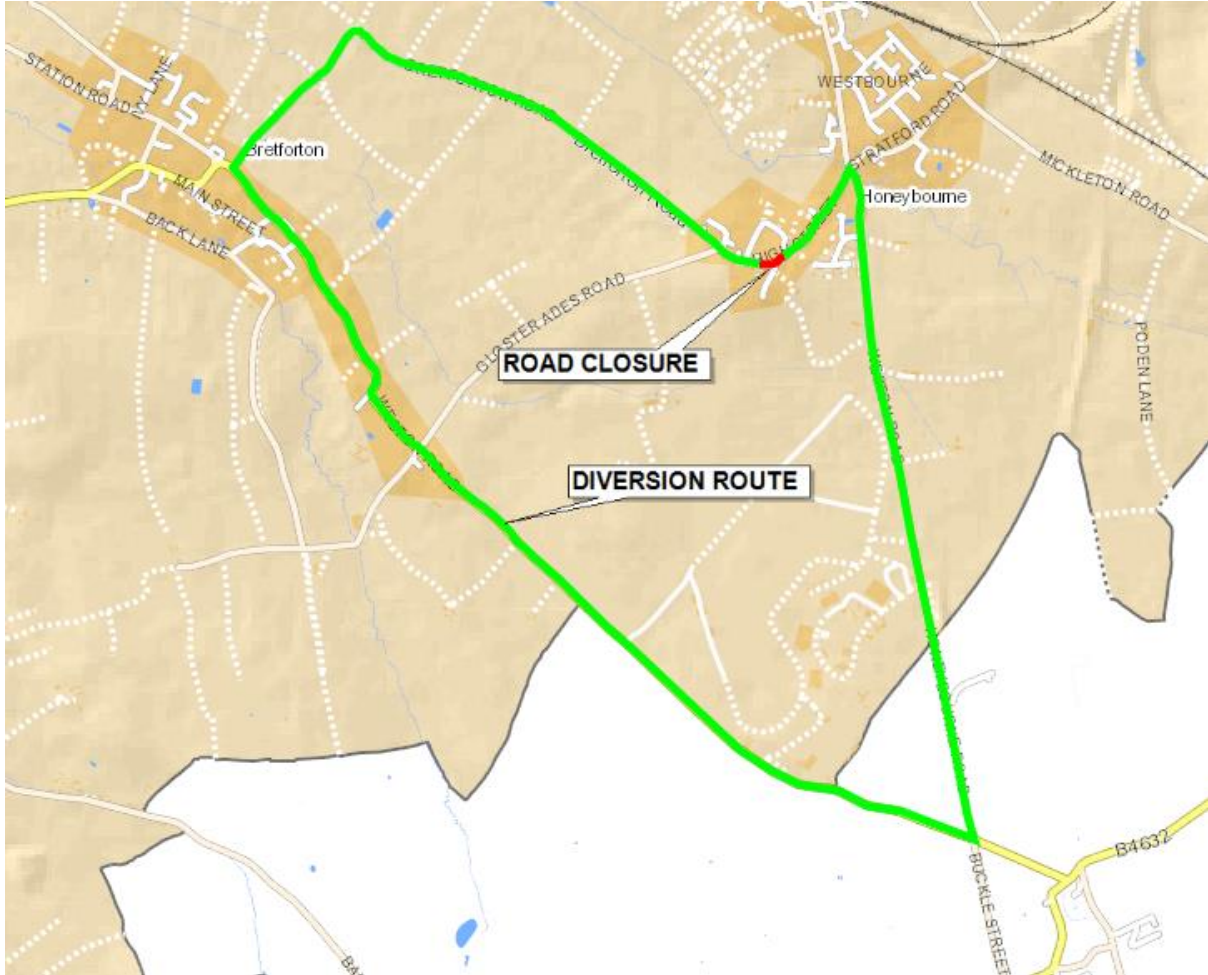

High Street, Honeybourne – single dropped kerb

Road Closure Diversion Route

Proposed closure 2 days between 2 – 5 April 2024

Road closure – C2049 High Street, Honeybourne

Diversion Route:– C2049 High Street - C2049 Bretforton Road – C2049 Honeybourne Road – B4035 New Street – B4035 Weston Road – C2006 Honeybourne Road – C2006 Weston Road – C2049 High Street